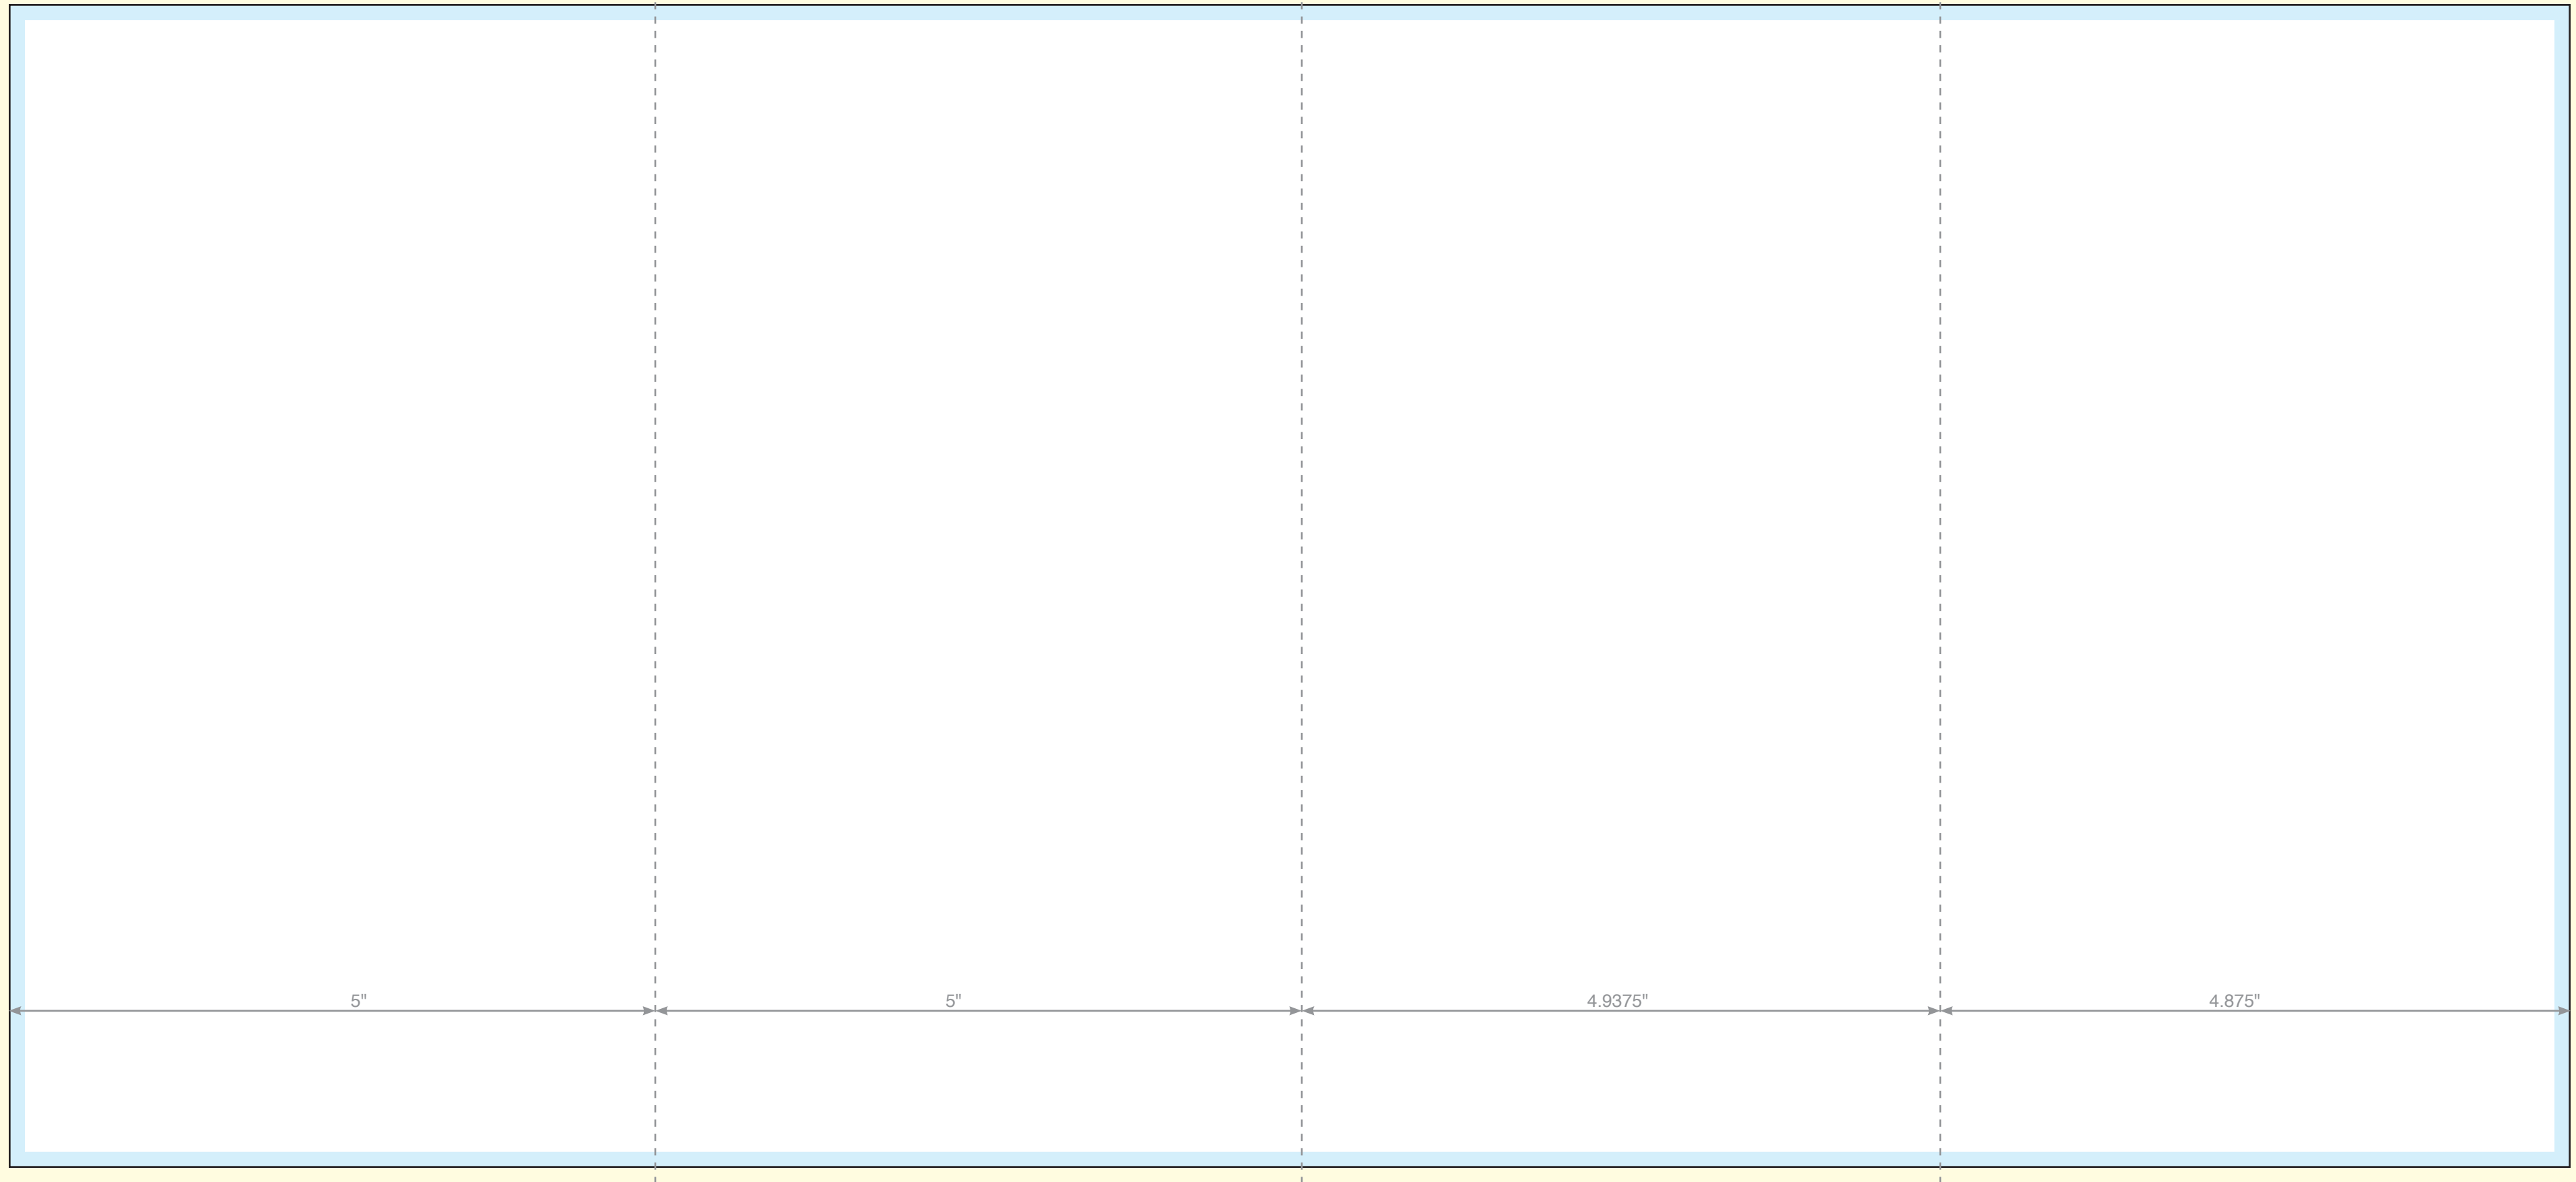

OUTSIDE

4.875"

4.9375"

5"

5"

INSIDE

Product: 9 x 20 4 panel Roll Fold Brochure  
Actual Document Size: 9 x 19.8125  
■ Bleed ■ Safe Area | Folds | Document Size

**PRINTING HELP DESK**  
Toll Free 877.678.6537  
info@printinghelpdesk.com