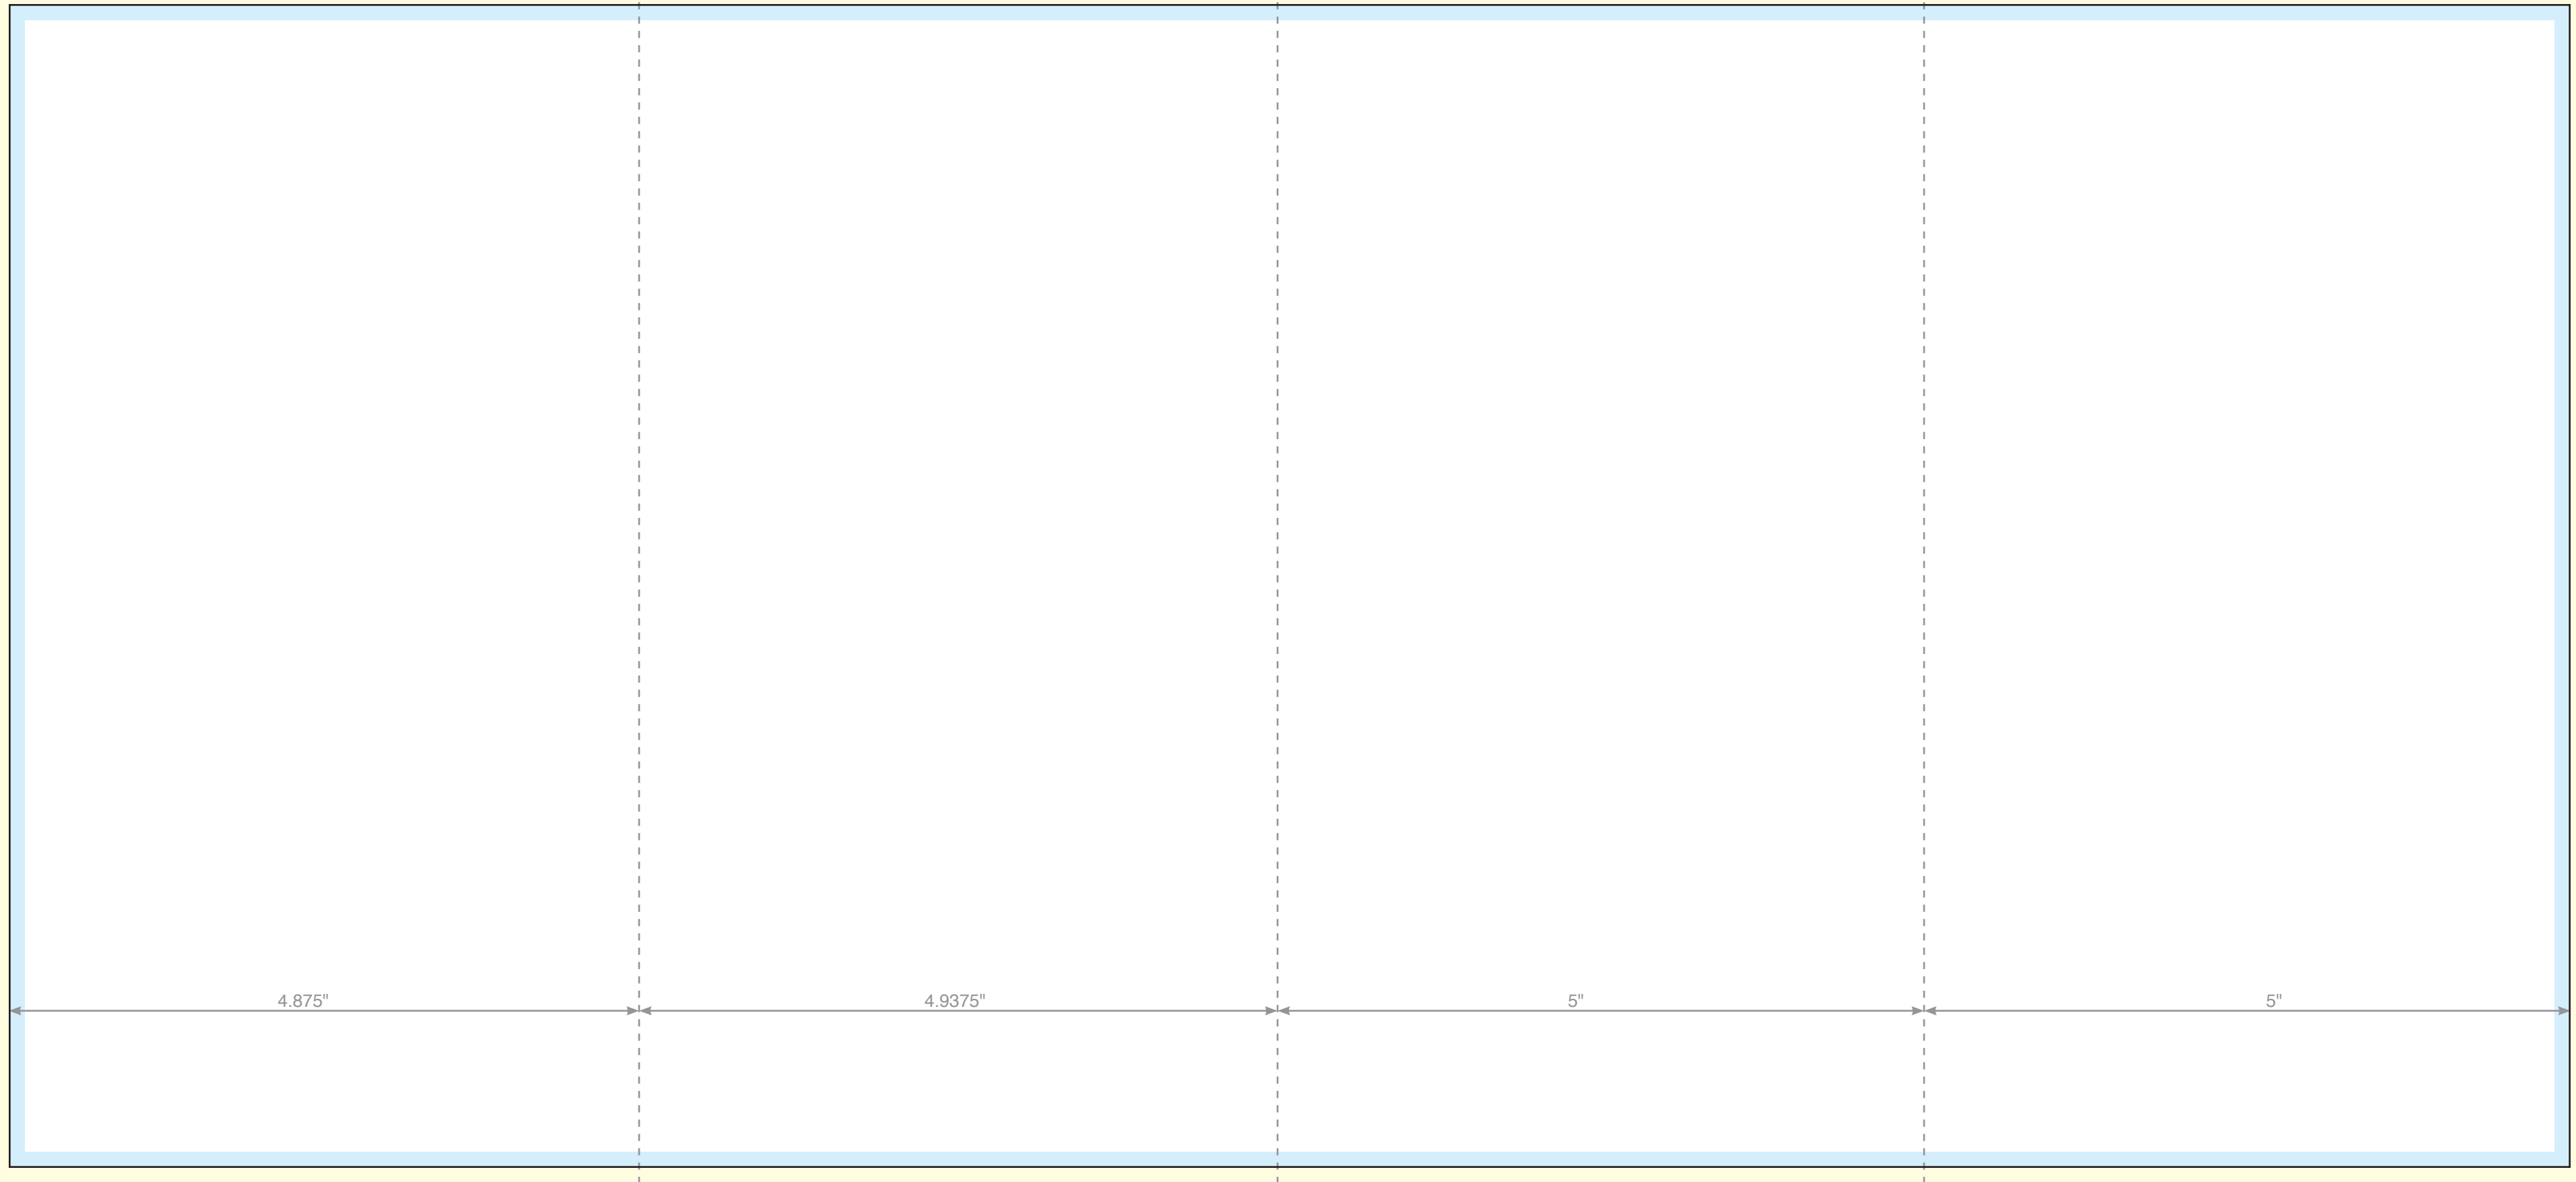

OUTSIDE

4.875"

4.9375"

5"

5"

INSIDE

Product: 9 x 20 4 panel Roll Fold Brochure  
Actual Document Size: 9 x 19.8125  
■ Bleed ■ Safe Area | Folds | Document Size

**PRINTING HELP DESK**  
Toll Free 877.678.6537  
info@printinghelpdesk.com