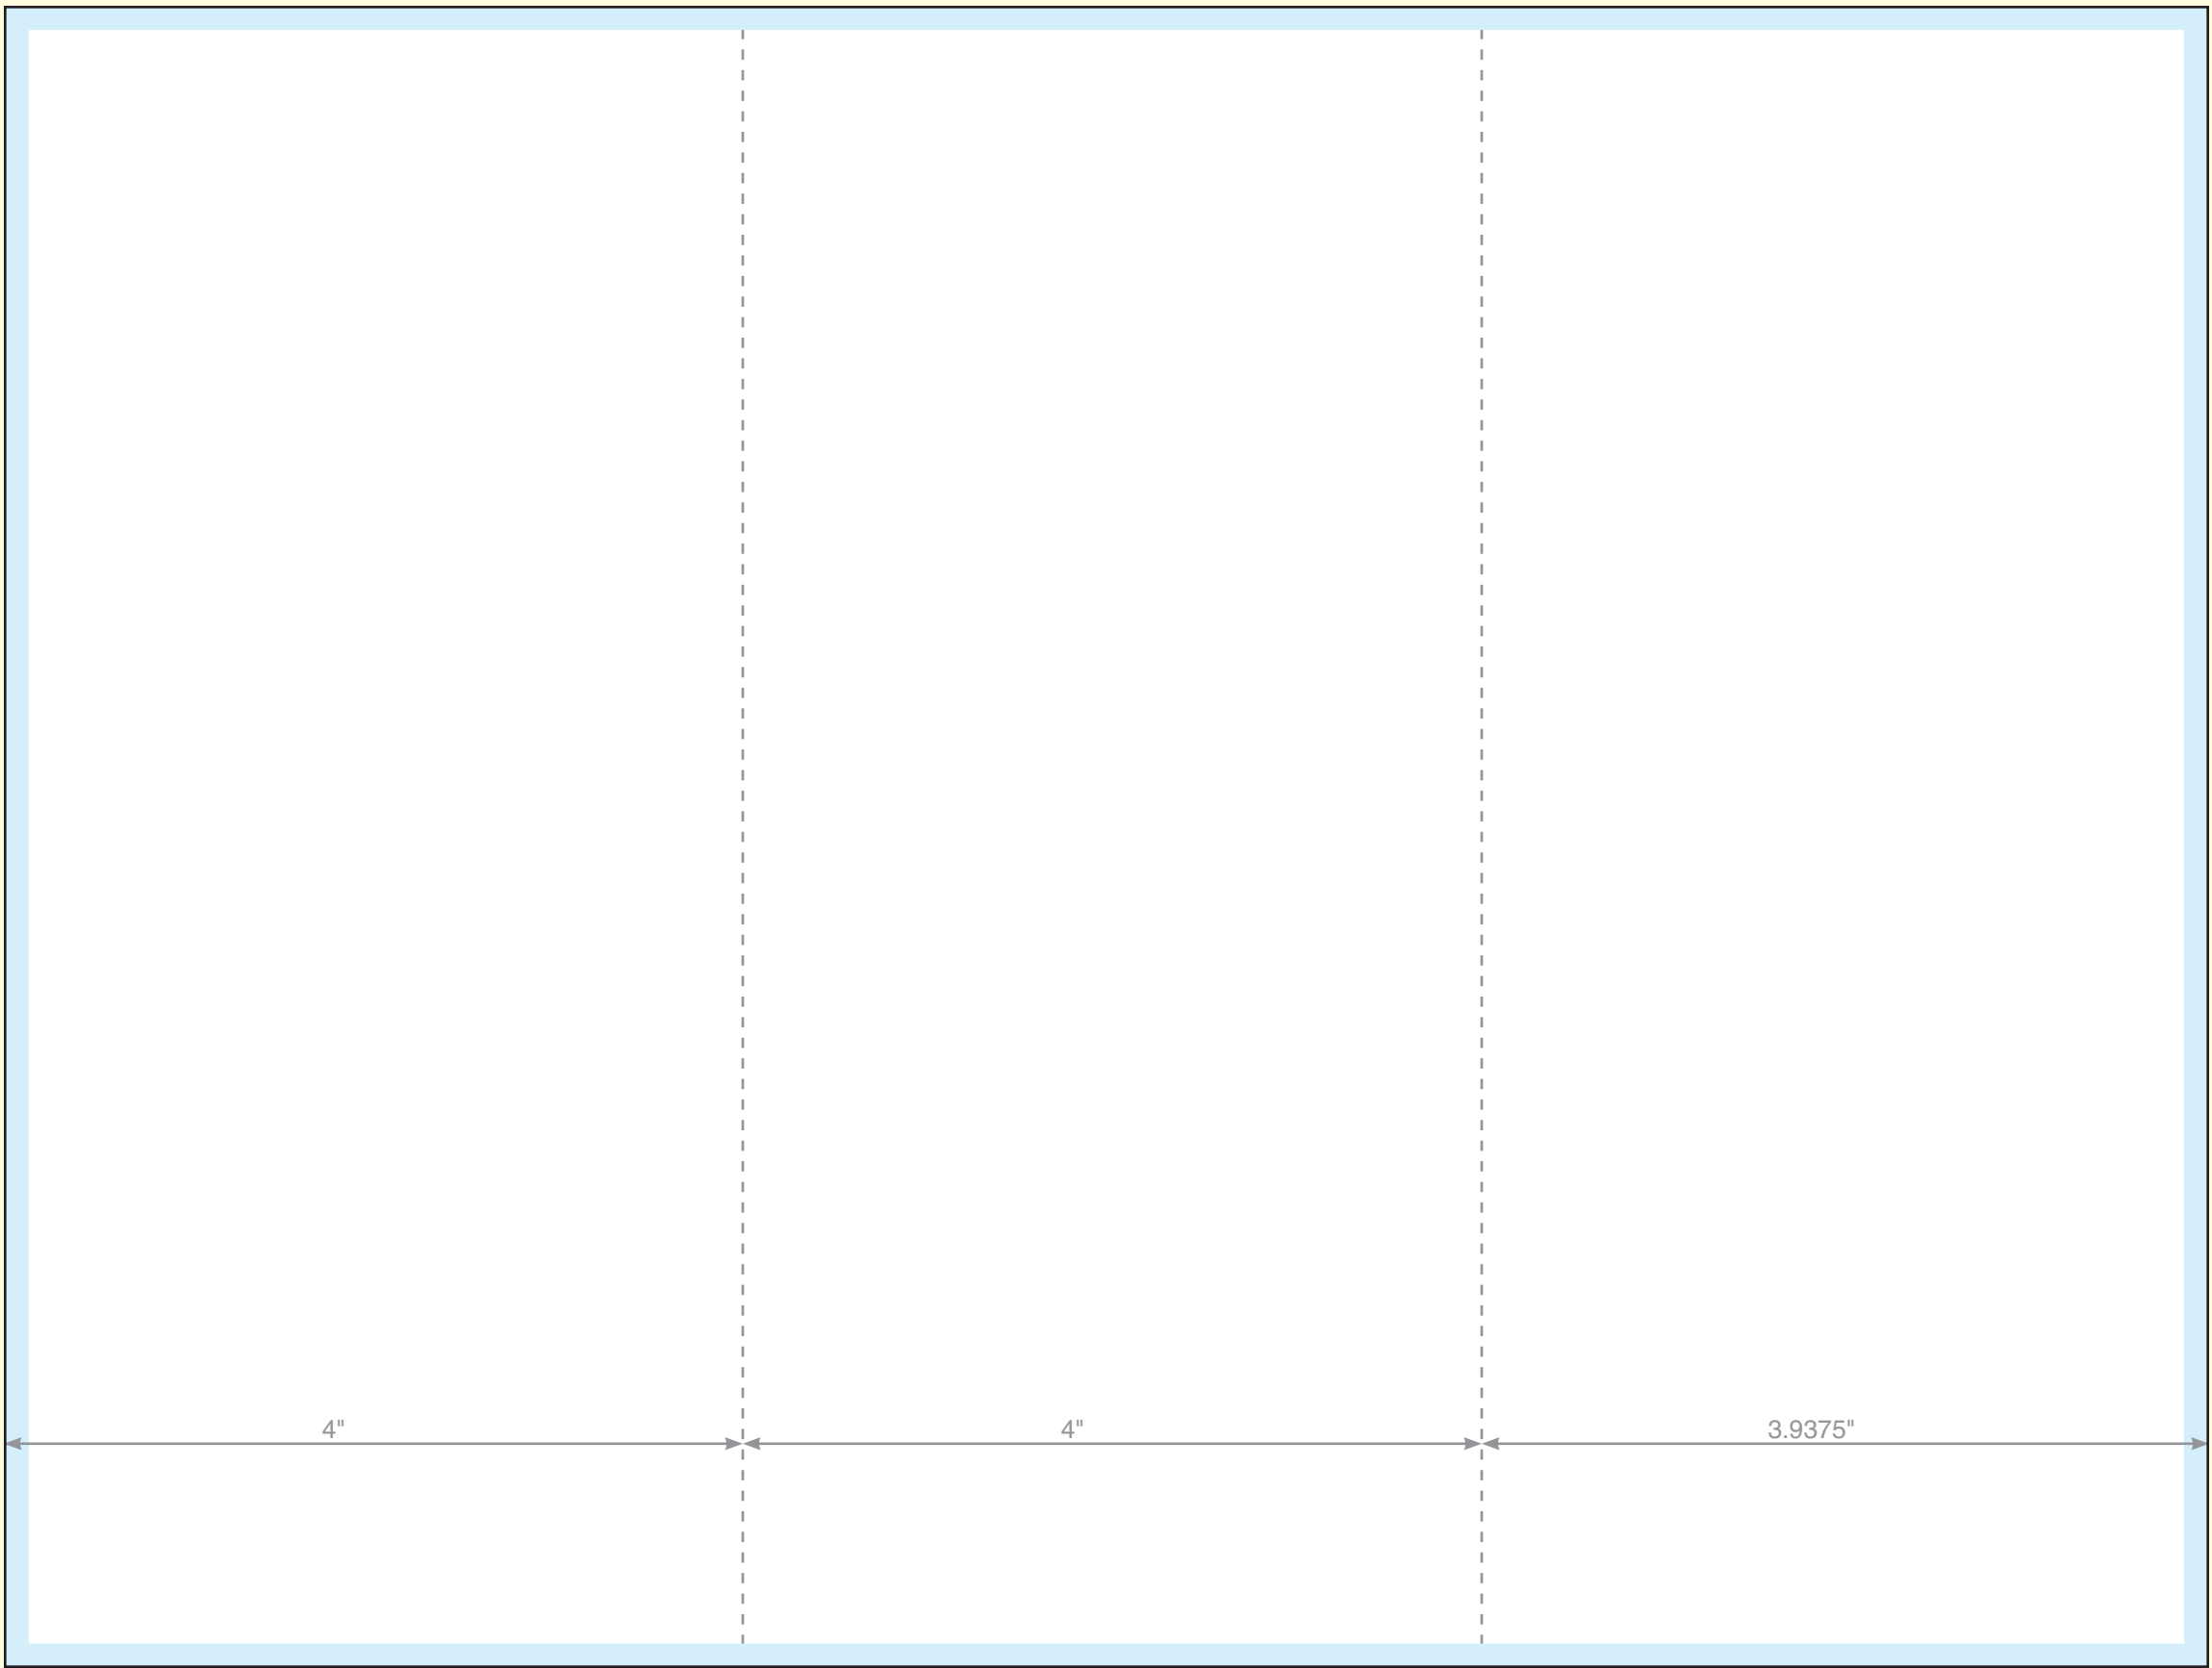

OUTSIDE

Inner

Back

Front

3.9375"

4"

4"

Product: 9 x 12 3 Panel Roll Fold Brochure

Actual Document Size: 9 x 11.9375

□ Bleed □ Safe Area | Folds | Document Size

PRINTING HELP DESK

Toll Free 877.678.6537
info@printinghelpdesk.com

INSIDE

Product: 9 x 12 3 Panel Roll Fold Brochure
Actual Document Size: 9 x 11.9375
□ Bleed □ Safe Area | Folds | Document Size